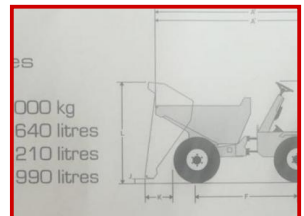

T.MITCHELL & CO

PLANT HIRE

3 Ton Dumper Thwaites, Neuson

£POA

Swivel Skip Dumpers

Product Details

Product Details	
Category/Type	Dumpers
Make	3 Ton Dumper
Model	Thwaites, Neuson
Year	-
Weight	-

Sheraton Business Centre, Wadsworth Close, Greenford, Middlesex, UB6 7JB