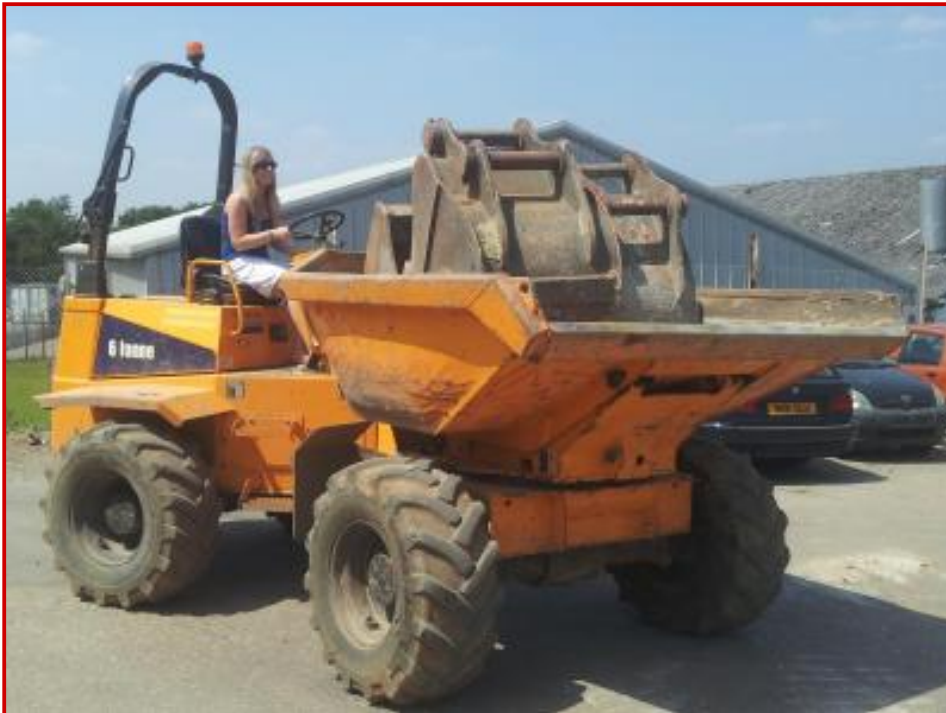

T.MITCHELL & CO

PLANT HIRE

6 Ton Thwaites

£POA

Swivel Skip

Product Details

Category/Type	Dumpers
Make	6 Ton
Model	Thwaites
Year	-
Weight	-

Sheraton Business Centre, Wadsworth Close, Greenford, Middlesex, UB6 7JB