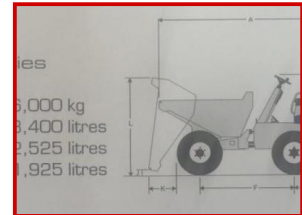

T.MITCHELL & CO

PLANT HIRE

6 Ton Thwaites

£POA

Swivel Skip

Product Details

Category/Type	Dumpers
Make	6 Ton
Model	Thwaites
Year	-
Weight	-

Sheraton Business Centre, Wadsworth Close, Greenford, Middlesex, UB6 7JB