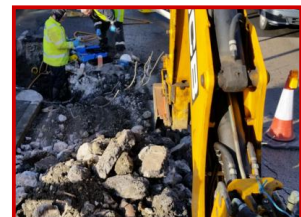

T.MITCHELL & CO

PLANT HIRE

JCB 3cx Sitemaster

£POA

Operated or Self Drive, New Fuel Saving ECO Models Available, Extending Dipper, Power Slide Back Actor, Torque Lock, Auto Transmission, Street Pads, Hydraulic Double Locking Quick Hitch, Tracker & Immobiliser, Full Range of Attachments Available

Product Details

Category/Type	Backhoe Loaders
Make	JCB
Model	3cx Sitemaster
Year	-
Weight	-

Sheraton Business Centre, Wadsworth Close, Greenford, Middlesex, UB6 7JB

Tel: 0208 997 6560

www.tmitchell.co.uk info@tmitchell.co.uk